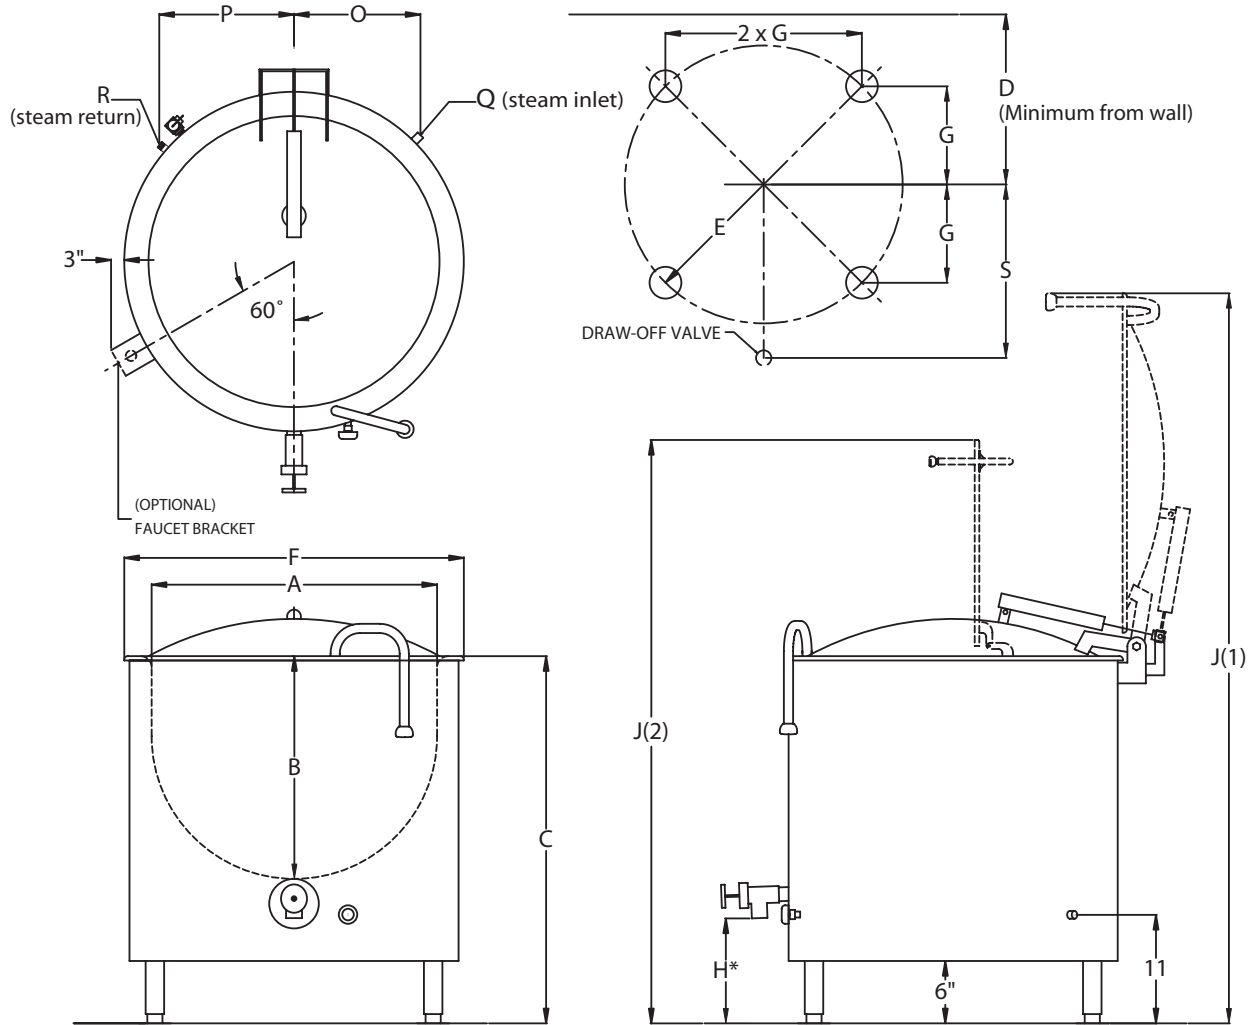

### Accessories:

- \_ Single basket insert, 20 - 40 gallon
- \_ Tri-basket insert
- \_ Nylon bag insert with spreader ring
- \_ Draw-off drain hose
- \_ Measuring strip
- \_ Perforated disk strainer 1/8" holes
- \_ Kettle care kit

Select draw-off valve:   2"   3"

With:   compression   ball type fitting

See price list for other draw-off options.

Revision 205

P. O. Box F, Dallas, PA 18612, (800) 833.9803, Fax: (570) 675.7551, sales@legionindustries.com  
 P. O. Box 728, Waynesboro, GA 30830, (800) 887.1988, Fax: (706) 554.2035, salesga@legionindustries.com  
 Web: www.legionindustries.com

# Insulated Direct Steam Kettle

DRAWING REPRESENTS MODEL LTI-60

**MODEL LTI DIMENSIONS**

Gal.	A	B	C	D	E	F	G	H* (2")	H* (3")	J1	J2	O&P	Q	R	S
20	22.0	16.0	31.0	23.1	13.3	28.6	9.4	11.5	10.5	62.6	51.8	9.9	.75	.50	16.5
30	23.0	20.3	35.6	23.6	13.8	29.6	9.7	11.5	10.5	68.2	56.9	10.3	.75	.50	17.0
40	25.5	22.3	36.8	24.8	15.0	32.4	10.6	11.5	10.5	72.2	60.0	11.1	.75	.50	18.3
50	29.5	21.8	36.5	26.8	16.8	36.4	11.9	11.5	10.5	75.9	61.7	12.6	.75	.50	20.3
60	29.5	25.0	39.7	26.8	16.8	36.4	11.9	11.5	10.5	79.1	64.9	12.6	.75	.50	20.3
80	32.5	27.6	43.0	28.3	18.3	39.6	12.9	11.5	10.5	85.6	71.1	13.6	1.00	.75	21.8
100	39.0	25.9	40.7	31.6	21.6	45.7	15.2	11.5	10.5	89.4	72.3	15.9	1.00	.75	25.0
125	44.0	26.3	41.4	34.1	24.1	50.4	17.0	11.5	10.5	94.8	75.3	17.7	1.25	.75	27.5